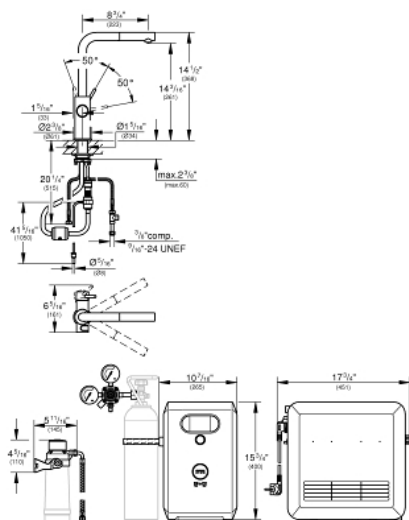

GROHE BLUE PROFESSIONAL Kitchen Faucet Starter Kit

MODEL # 31608002

Pure Freude
an Wasser

GROHE

Product Description: GROHE BLUE PROFESSIONAL Kitchen Faucet Starter Kit

Standard Specification:

- GROHE SilkMove
- GROHE StarLight finish
- 14 1/2" faucet height
- 13 1/16" aerator height
- Pull-out spray
- 8 3/4" faucet reach
- Swivel area 360°
- Single hole installation
- Push buttons for 3 types of filtered and chilled water: still, medium, and sparkling
- Separate internal water ways for filtered and non-filtered water
- GROHE Blue Professional cooler
- Delivers 12 liters of chilled water per hour
- Color display with push and turn control
- 270 Watt cooling unit, 110 V AC
- Requires ventilation holes in the bottom of the kitchen cabinet
- Software set-up and monitoring of filter and CO2 capacity via GROHE Ondus app*
- Additional monitoring via GROHE Blue Professional Browser - Monitor possible with Bluetooth 4.0** and WiFi interface for wireless data communication
- For Apple*** and Android devices
- Bluetooth range (max. 10 m) varies depending on used materials and walls between transmitter and receiver
- Includes filter head with flexible water hardness adjustment
- 1.75 gpm
- CALGreen compliant
- GROHE Blue Filter, CO2 tank and cleaning cartridge are not included
- System requirements
 - *WPA2 encrypted and password protected network, MAC address filters are not supported.
 - iPhone with iOS 9.0 or higher / smart phone with Android 4.3 or higher
 - Mobile devices and GROHE Ondus App are not included in delivery and have to be ordered separately via an authorised

Applicable Codes & Standards:

- Energy Policy Act of 1992
- NSF 61
- ASME A112.18.1/CSA B125.1
- US Federal and State material regulations
- ICC/ANSI A117.1
- CalGreen
- LOGO CEC

Color:

- 31608002 StarLight Chrome